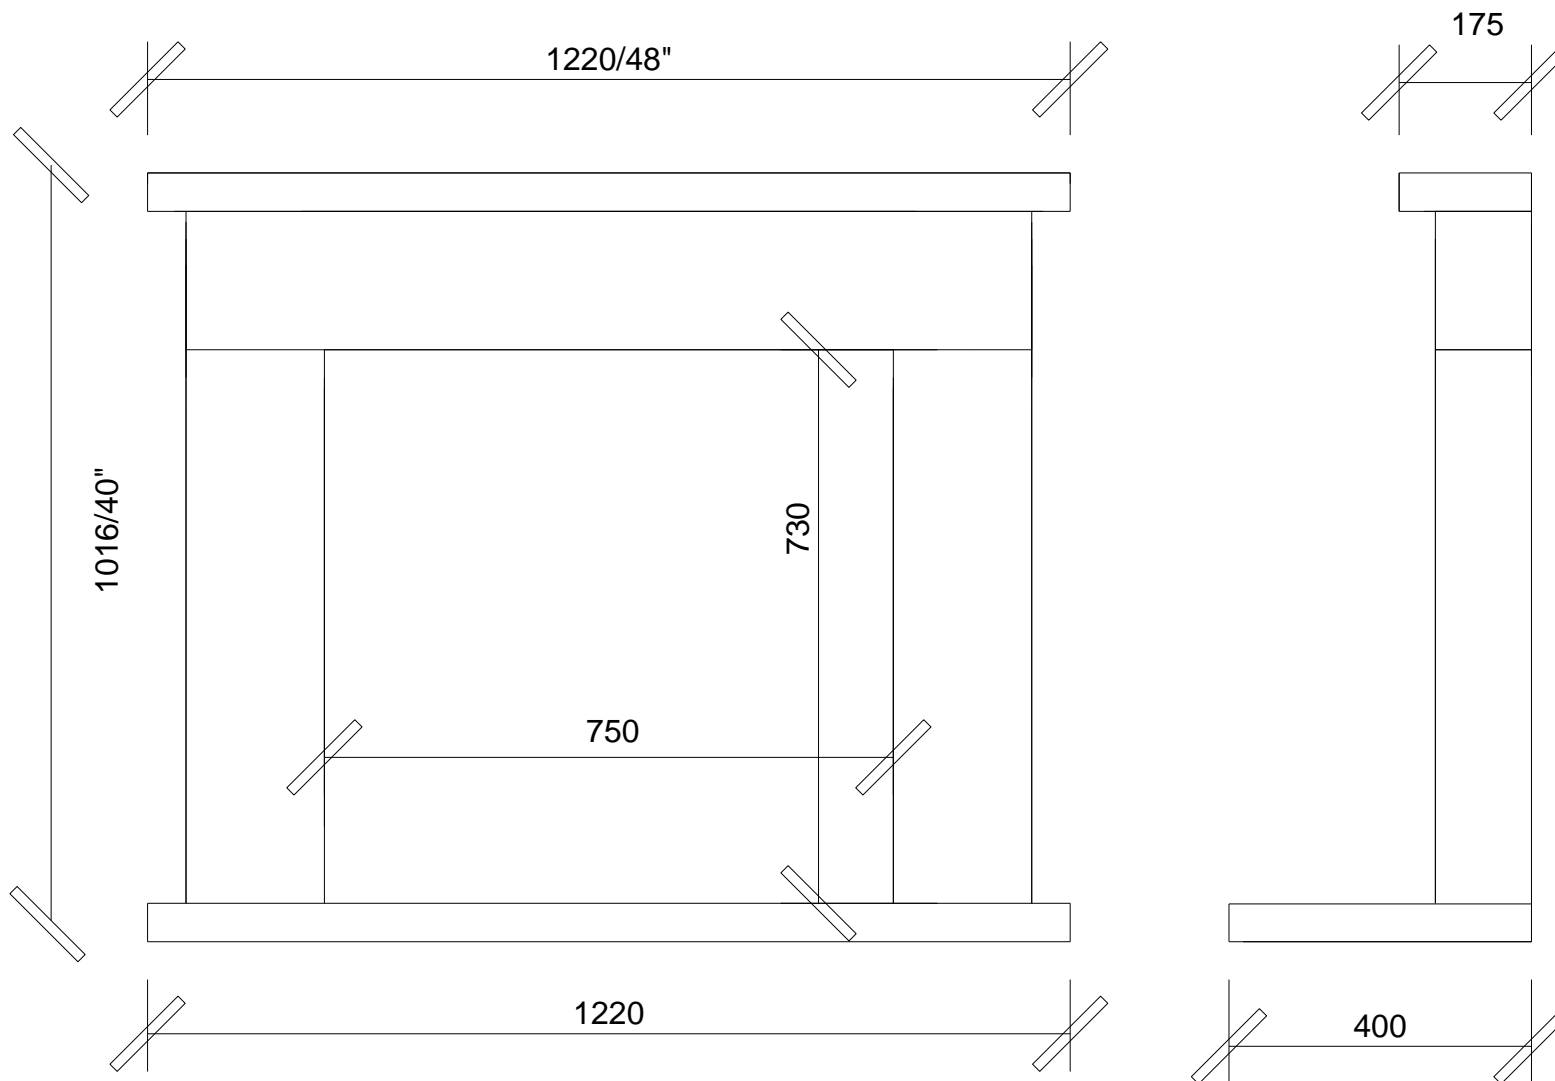

Cathedral STONE

Restoration & Fireplace Specialists

Please Note

Natural Lincoln Limestone is subject to subtle variations in colour, composition and texture, this combined with the hand made nature of the Cathedral range of fireplaces ensures that each fireplace has it's own unique character. We respectfully ask that if you are looking for a mass produced & uniform looking surround that you do not purchase from our Cathedral range.

The Sturton - Scale 1:10 @ A4

www.brick-boards.co.uk/cathedral-range
sales@cathedralstone.karoo.co.uk
07901806043 - 07713324507