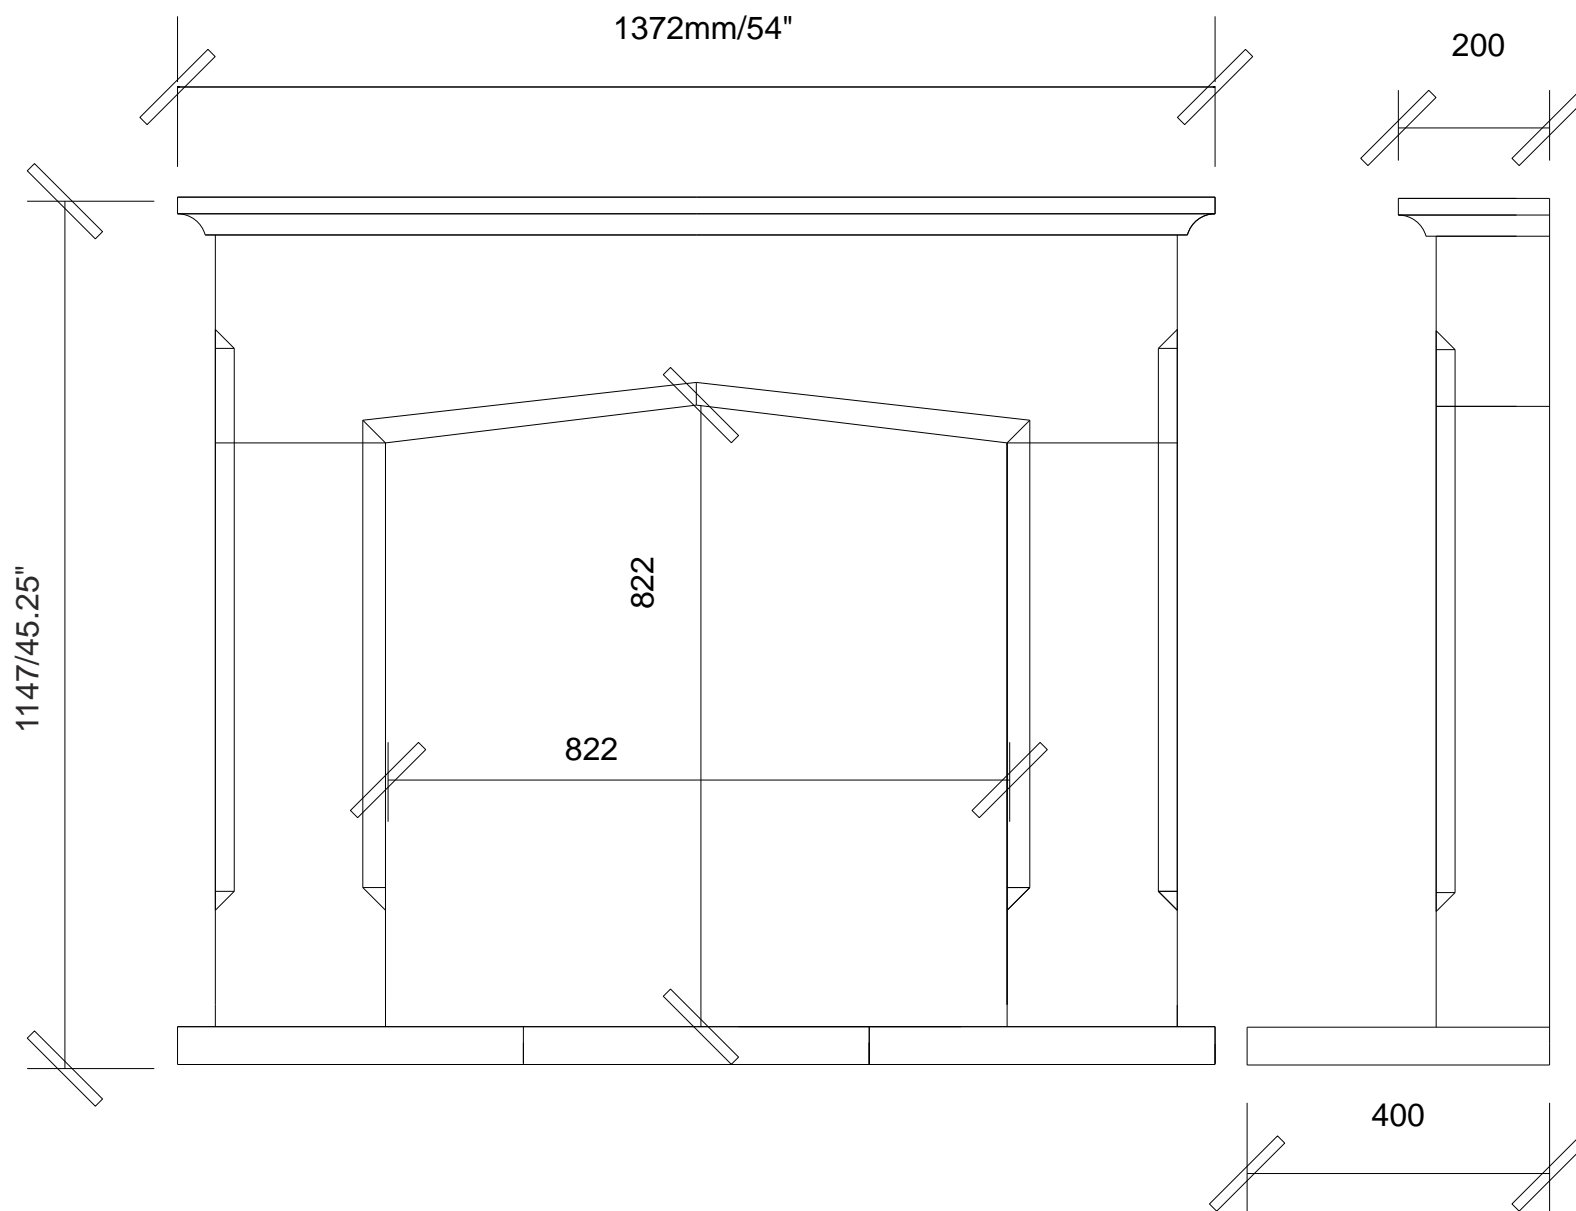

Cathedral
STONE

Restoration & Fireplace Specialists

Please Note

Natural Lincoln Limestone is subject to subtle variations in colour, composition and texture, this combined with the hand made nature of the Cathedral range of fireplaces ensures that each fireplace has it's own unique character. We respectfully ask that if you are looking for a mass produced & uniform looking surround that you do not purchase from our Cathedral range.

The Abbey - Scale 1:10 @ A4

www.brick-boards.co.uk/cathedral-range
sales@cathedralstone.karoo.co.uk
07901806043 - 07713324507