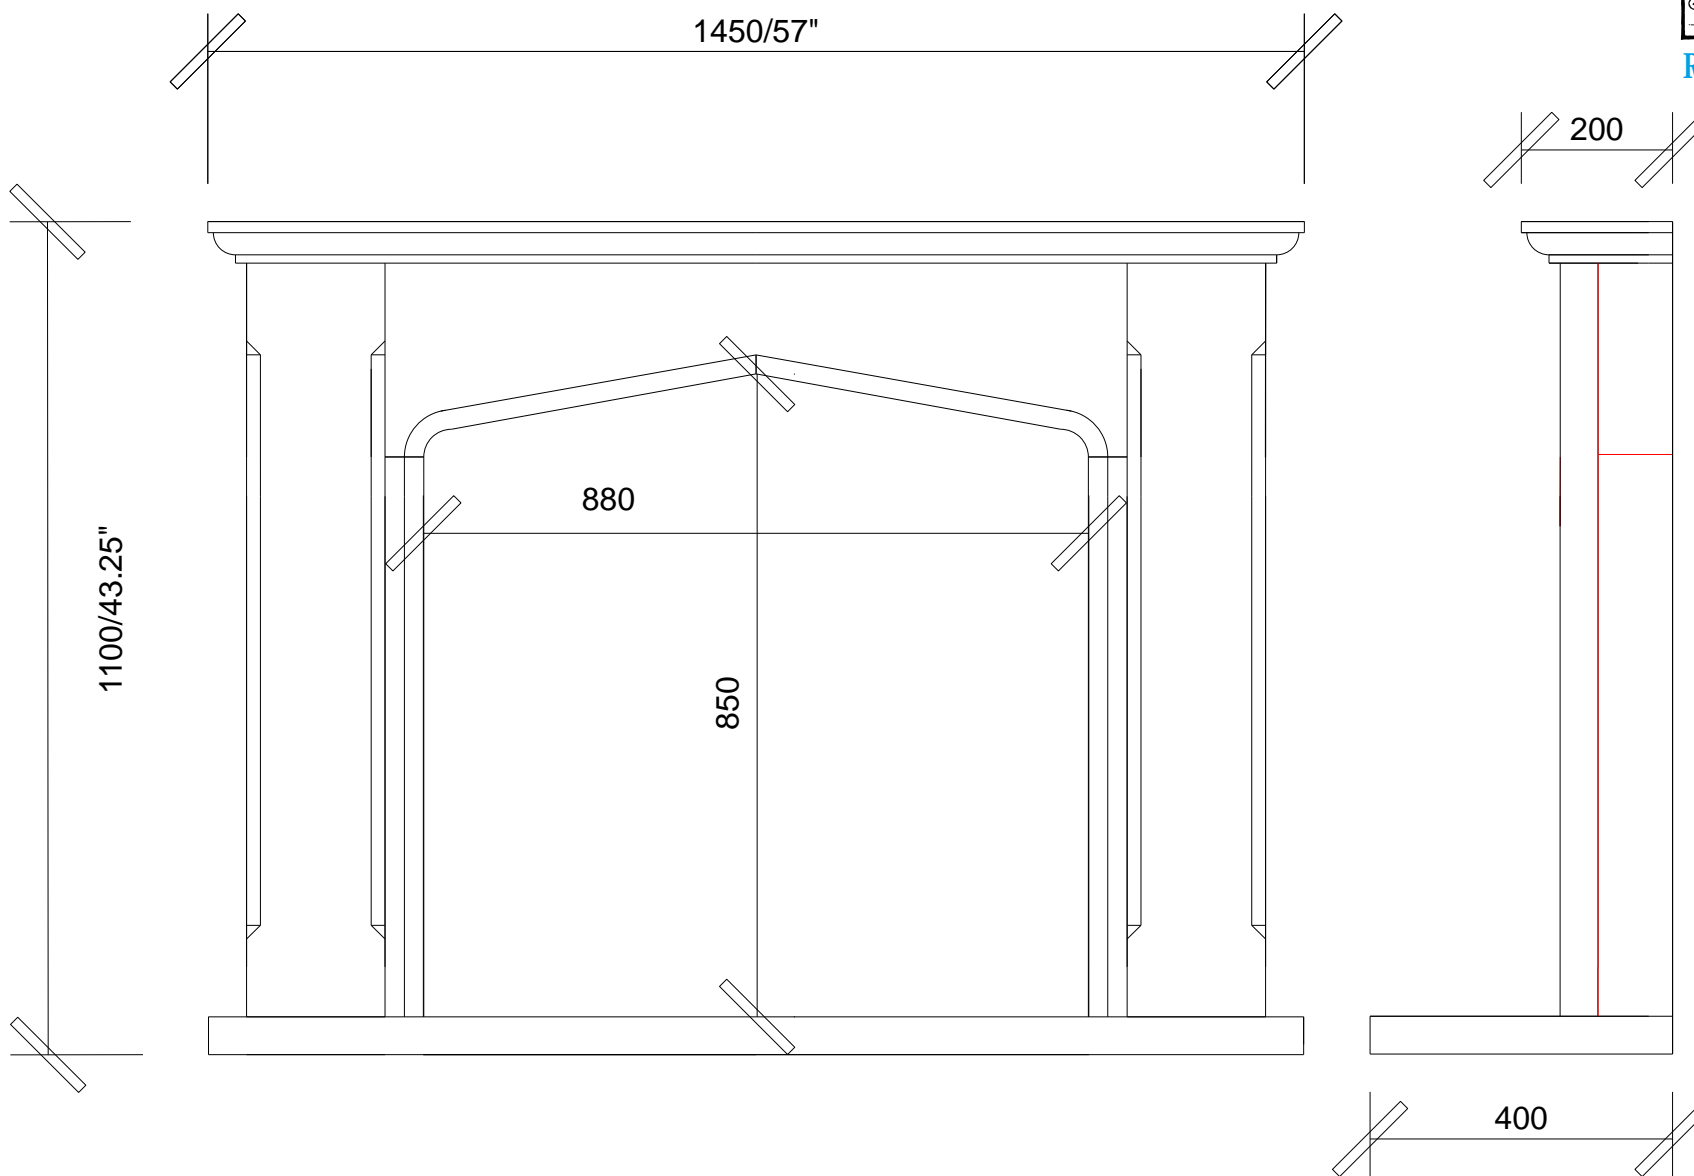

Cathedral STONE

Restoration & Fireplace Specialists

Please Note

Natural Lincoln Limestone is subject to subtle variations in colour, composition and texture, this combined with the hand made nature of the Cathedral range of fireplaces ensures that each fireplace has it's own unique character. We respectfully ask that if you are looking for a mass produced & uniform looking surround that you do not purchase from our Cathedral range.

The Cathedral - Scale 1:10 @ A4

www.brick-boards.co.uk/cathedral-range
sales@cathedralstone.karoo.co.uk
07901806043 - 07713324507